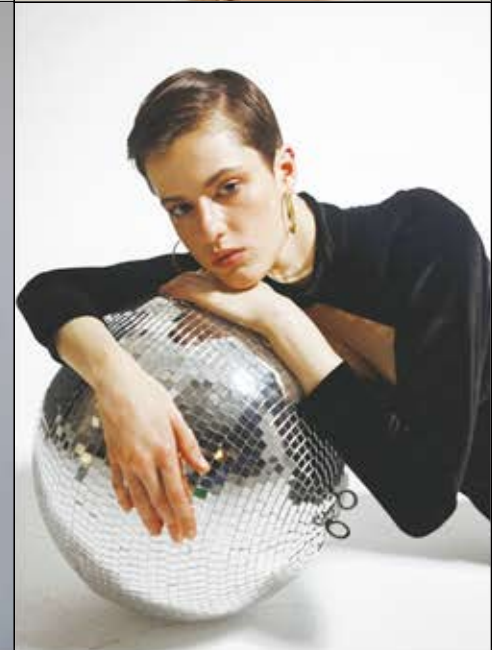

# The Lotus Management

Liliya

Height:176 Bust:81 Waist:59 Hips:88 Shoe:25.5 Eyes:Brown Hair:lt.brown

#521 Shibuyahomes, 2-1, Udagawacho, Shibuya-ku, Tokyo, 150-0042 Japan

TEL: +81-3-6416-9286 / FAX: +81-3-6416-9287