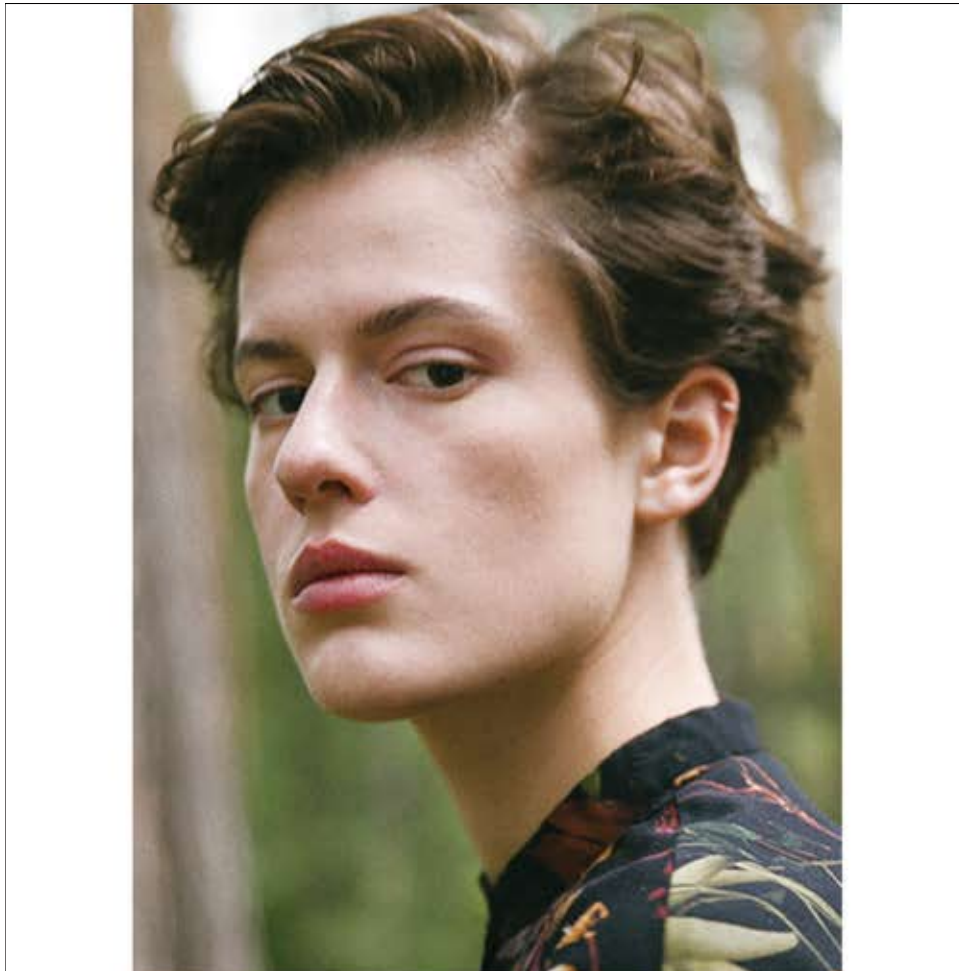

# The Lotus Management

Liliya

Height:176 Bust:81 Waist:59 Hips:88 Shoe:25.5 Eyes:Brown Hair:lt.brown

#521 Shibuyahomes, 2-1, Udagawacho, Shibuya-ku, Tokyo, 150-0042 Japan

TEL: +81-3-6416-9286 / FAX: +81-3-6416-9287