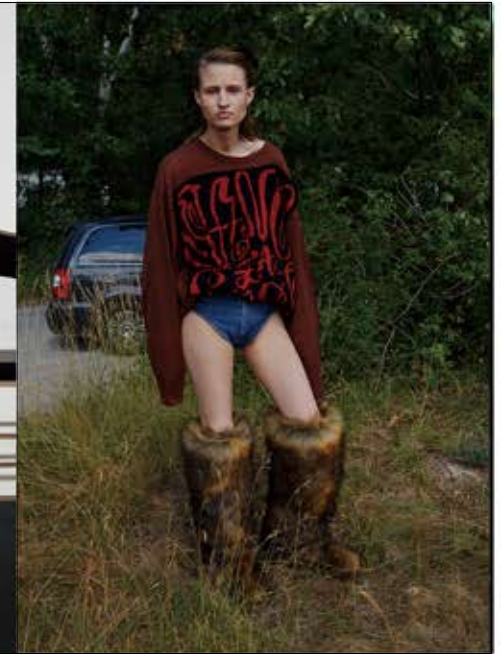

The Lotus Management

Ewelina

Height:176 Bust:80 Waist:60 Hips:88 Shoe:25.5 Eyes:Hazel Hair:Brown

#521 Shibuyahomes, 2-1, Udagawacho, Shibuya-ku, Tokyo, 150-0042 Japan

TEL: +81-3-6416-9286 / FAX: +81-3-6416-9287